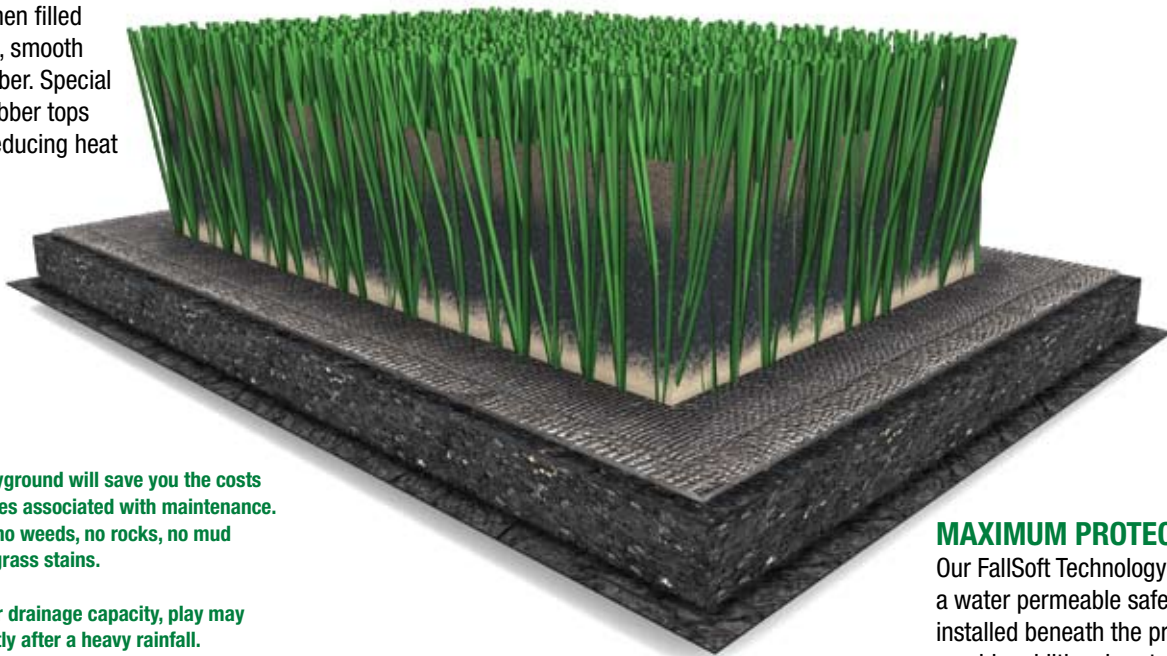

FIELDturf® Playground

Play it Safe.

- Durable monofilament fiber.
- Non-abrasive to promote comfort of play.
- Special rubber topping that reduces heat by the sun.
- Conforms to ADA requirements.
- Requires little maintenance.
- Excellent drainage capacity.
- Installation is performed by certified personnel.
- FieldTurf Playground carries a comprehensive manufacturer's warranty.

1-800-724-2969
info@fieldturfplayground.com
fieldturfplayground.com

FieldTurf Tarkett
UNITED IN SPORT

FIELDturf® Playground

Research shows that falls to the surface contribute up to 80% of injuries to children on playgrounds. With something as valuable as children's safety at stake, it makes perfect sense to outfit your playgrounds with the safest surface on the market – FieldTurf Playground.

Specially engineered to absorb impact while providing an attractive, grass-like look and feel, FieldTurf Playground is the ideal surfacing solution for your outdoor play area. Scrapes and bruises have always been a part of growing up, but with FieldTurf Playground they don't have to be.

INFILL

The infill consists of a thin layer of clean silica sand, and is then filled with screened, smooth crumb rubber. Special tan colored rubber tops the surface, reducing heat by the sun.

FIBER

FieldTurf's exclusive monofilament fibers offer unparalleled durability while remaining soft and grass-like to the touch.